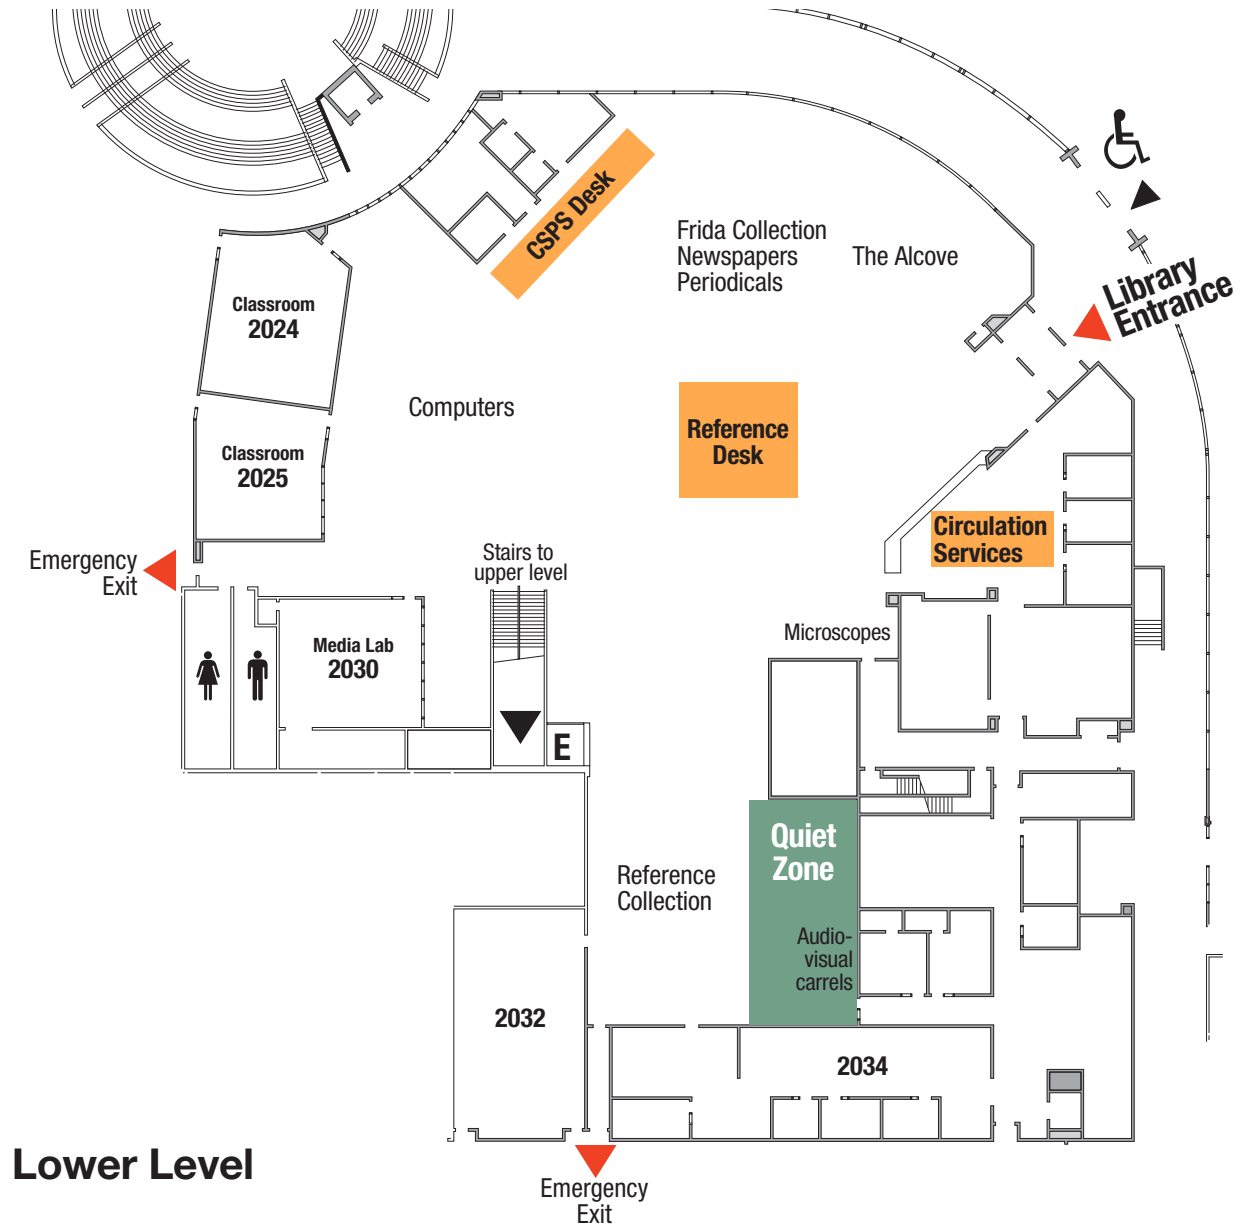

LOWER LEVEL

Audiovisual carrels: For videos, slides and audiotapes

Circulation Services: Checkouts; renewals; library cards; reserves; models

Classrooms: SRC 2024; SRC 2025

Collections:

- Atlases and Maps
- Current Newspapers
- Current Periodicals
- Reference

Computing Support and Printing Services (CSPS): Photocopiers; printers; student laptops; scanners

Media Lab: Computers and software for presentations and media editing; green screen; editing booth; recording booth

Microform Readers with Printers: Located near the CSPS service desk

Technical Services: SRC 2034

Upper Level Map on other side

Lower Level